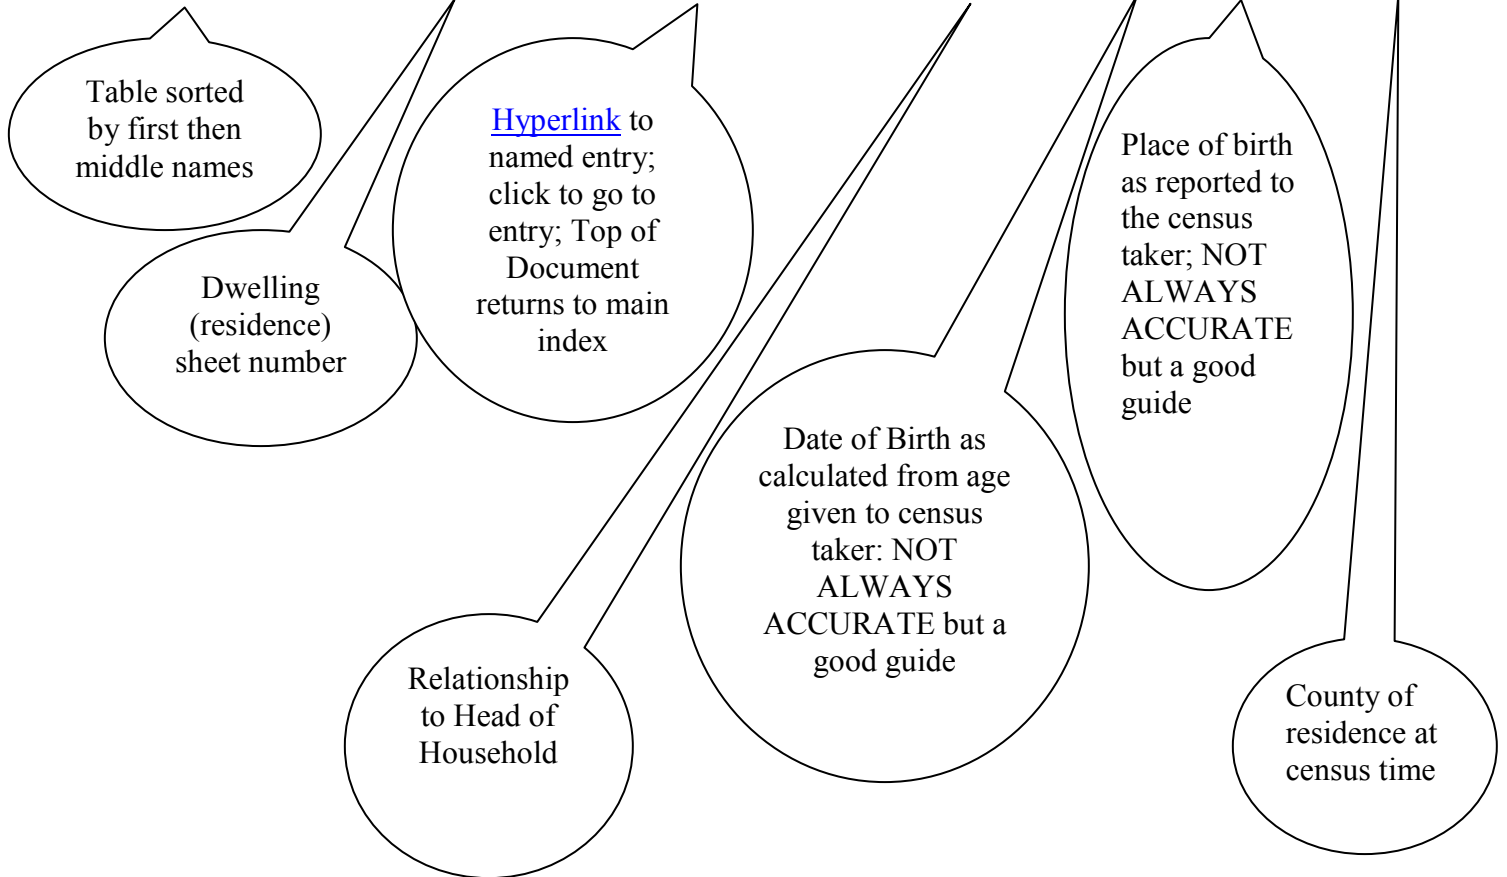

Prepared by Hugh Adamson —April 2001

**In Memory of my mother
Gertrude May Hemus**

26 Dec 1917 – 17 Jan 1969

(hugh@adamson.com)

Ancestors of Gertrude May Hemus

Key:-

NAME	#	Link	Relation	DOB	BirthP	CensusP
HEMUS, Abigail	39	AbigailHemus1853	Dau	1853	Worc	Shro