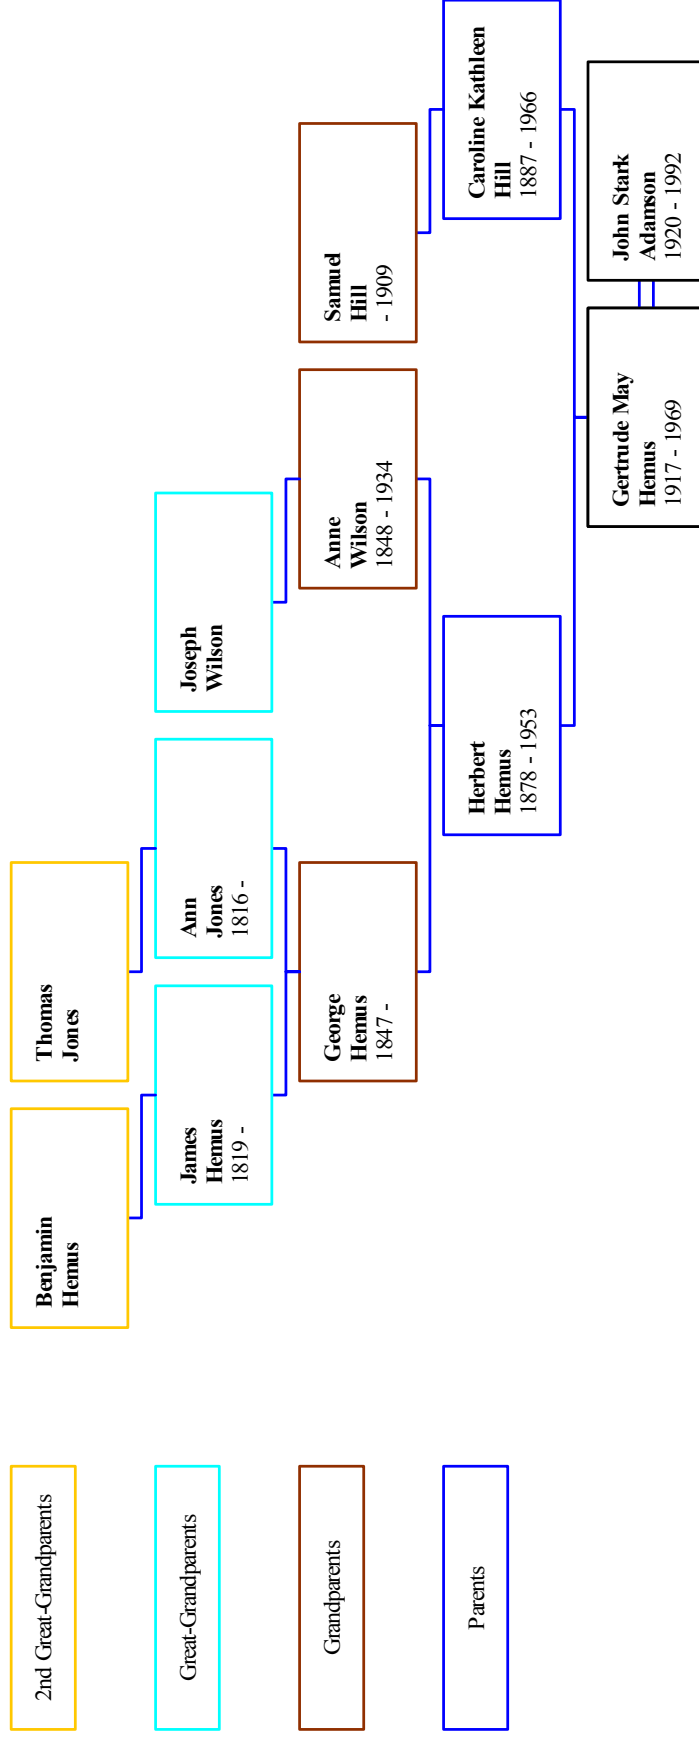

Prepared by Hugh Adamson —April 2001

**In Memory of my mother
Gertrude May Hemus**

26 Dec 1917 – 17 Jan 1969

(hugh@adamson.com)

Ancestors of Gertrude May Hemus

Key:-

NAME	#	Link	Relation	DOB	BirthP	CensusP
HEMUS, Abigail	39	AbigailHemus1853	Dau	1853	Worc	Shro